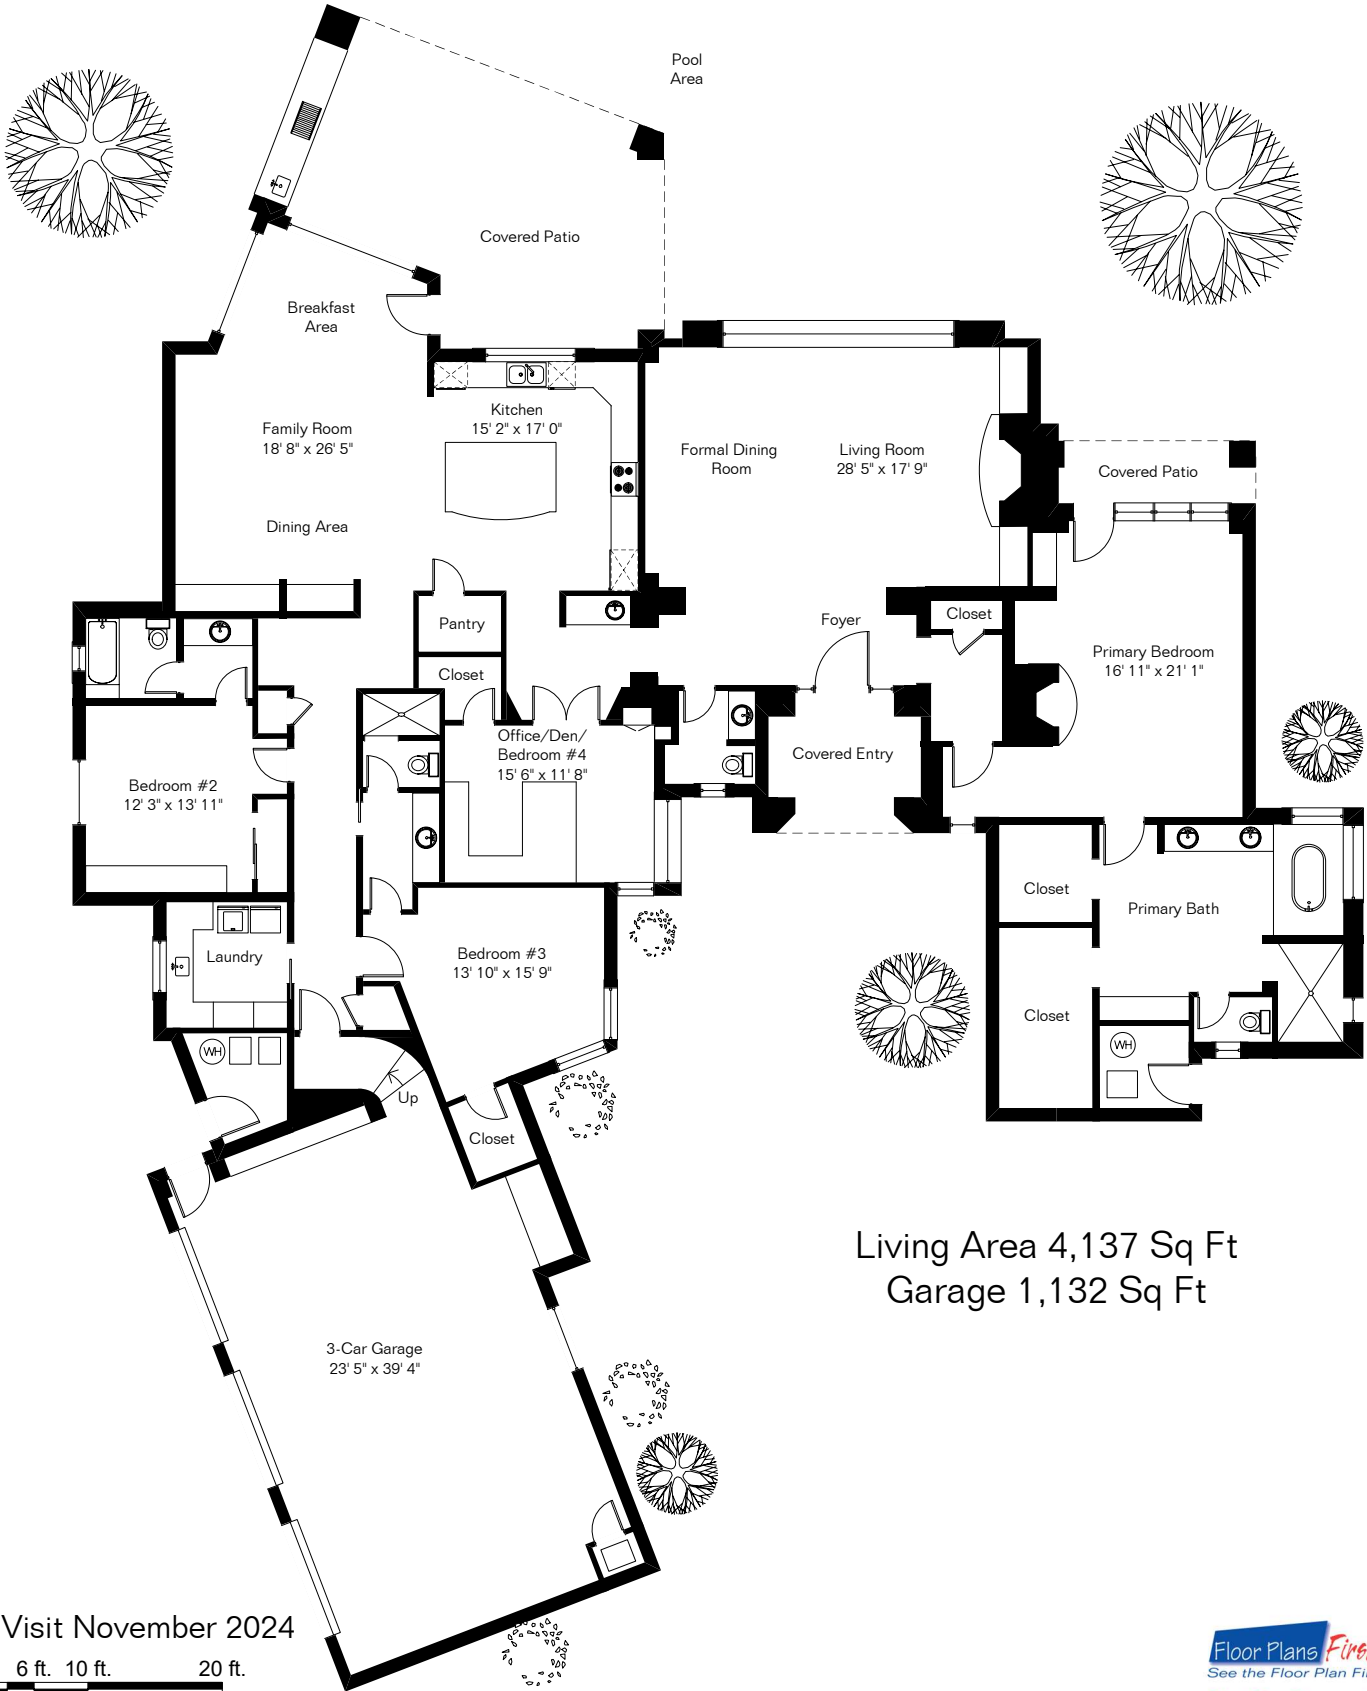

The square footages and room size information are deemed to be reliable but are not guaranteed and should be independently verified. This drawing is for marketing purposes only.

1525 E Canyon Spring Court

Living Area 4,137 Sq Ft
Garage 1,132 Sq Ft

Site Visit November 2024

0 ft. 6 ft. 10 ft. 20 ft.

Copyright 2024 Floor Plans First! LLC
All Rights Reserved.

Floor Plans First!
See the Floor Plan First™
FloorPlansFirst.com™
(520) 881-1500